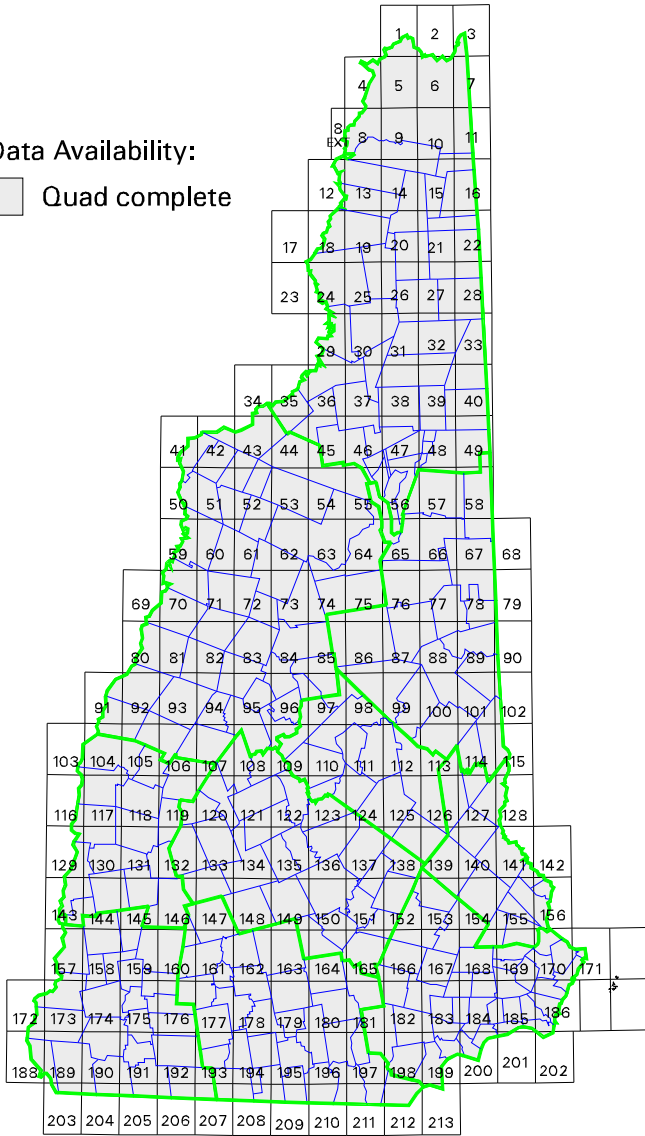

# JUNKYARDS

Data Availability:  
 Quad complete

Data Layer: JUNKYARDS

Primary Layer Name: JUNKYnnn  
 Layer Content: AUTOMOBILE SALVAGE YARDS CONTAINING 50 OR MORE AUTOMOBILES  
 Layer Type: POINT, POLYGON

Source: NH DEPT. OF ENVIRONMENTAL SERVICES  
 Source Scale: 1:24,000/1:25,000  
 Source Media: PAPER TRANSFERRED TO MYLAR

Automated By: DES WATER SUPPLY AND POLLUTION CONTROL DIVISION,  
 WATER QUALITY AND PERMITS COMPLIANCE BUREAU  
 Coordinate Reference: NH State Plane Feet  
 Horizontal Datum: 1983  
 Tile: 7.5-MINUTE QUADRANGLE